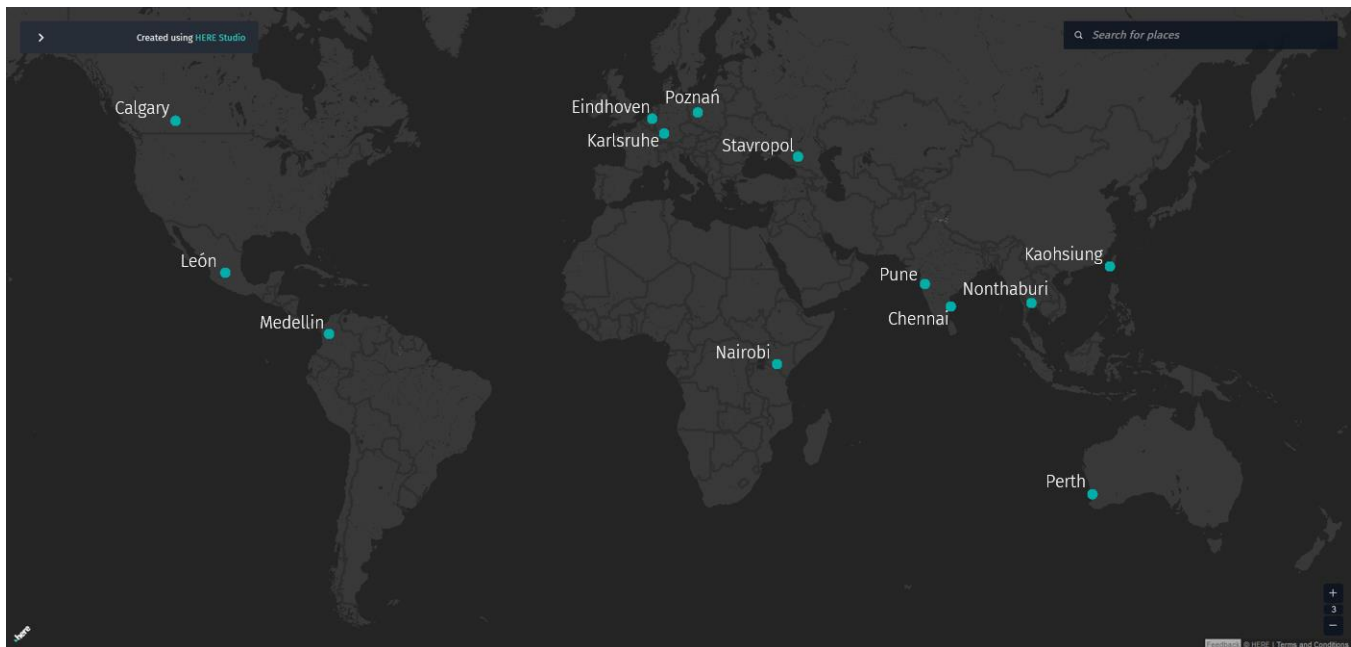

## 3D Landmarks Samples

### Product Information

These release notes highlight some general information about **3D Landmarks Samples**.

The data consist of 3D model-representations of prominent buildings and locations. Each landmark consist of the following files:

### Provided Cities :

- Calgary, Canada
- Chennai, India
- Eindhoven, Netherlands
- Karlsruhe, Germany
- Kaohsiung, Taiwan
- León, Mexico
- Medellín, Colombia
- Nairobi, Kenya
- Nonthaburi, Thailand
- Perth, Australia
- Poznań, Poland
- Pune, India
- Stavropol, Russia

## Samples from Eindhoven, Netherlands